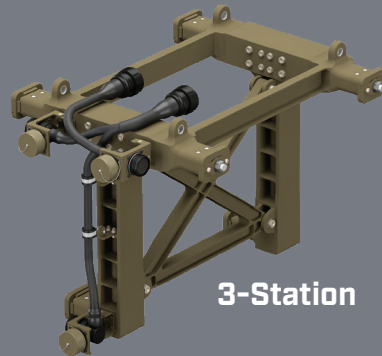

MODULAR EFFECTS LAUNCHER

Fulcrum's Modular Effects Launcher (MEL) features a modular open systems approach that can carry a variety of store combinations. It integrates fully with both the Future Attack Reconnaissance Aircraft (FARA) and MH-60 platforms. The MEL can be jettisoned.

MODULAR SYSTEM:

- | | |
|---|------------------------------------------|
| 1 | Jettison Assembly |
| 2 | Launcher Electronics Assembly (LEA) |
| 3 | Modular Strongback (2, 3, 4-Station) |
| 4 | Carriage Stores Station Interface (CSSI) |

IT WOULD BE A SHAME TO JETTISON...
BUT YOU CAN IF YOU HAVE TO

2-Station

4

3-Station

4-Station

1092645PFS_MEL_A