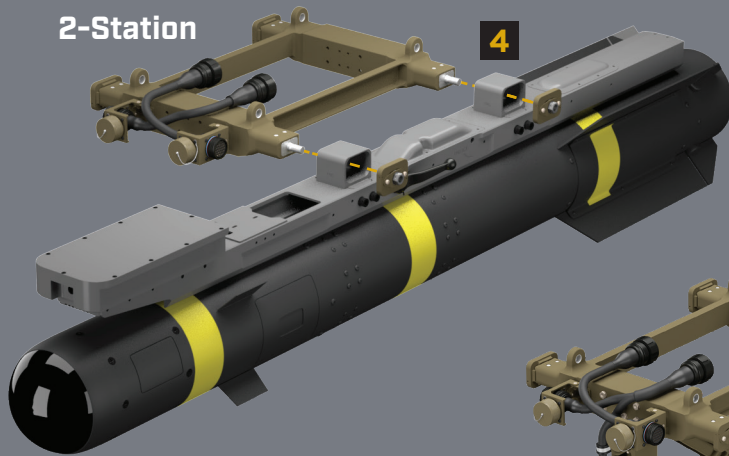

2-Station

4