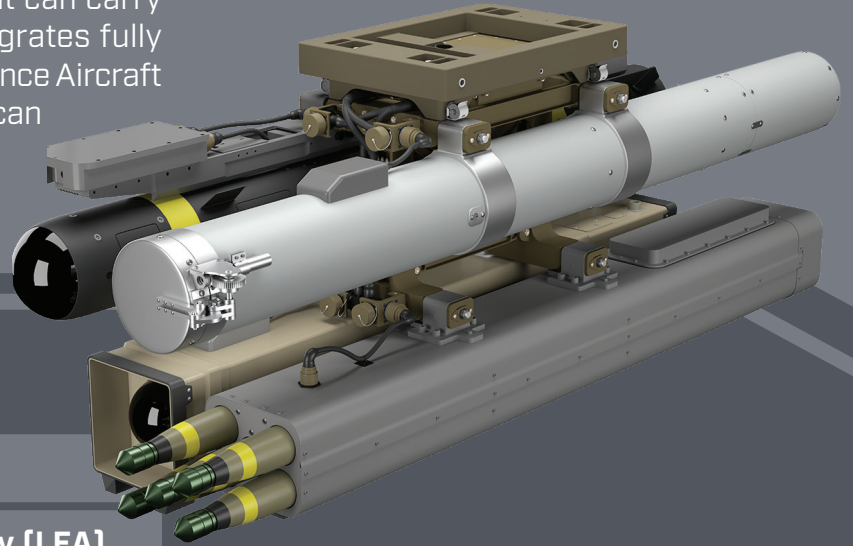

MODULAR EFFECTS LAUNCHER

Fulcrum's Modular Effects Launcher (MEL) features a modular open systems approach that can carry a variety of store combinations. It integrates fully with both the Future Attack Reconnaissance Aircraft (FARA) and MH-60 platforms. The MEL can be jettisoned.

MODULAR SYSTEM:

- | | |
|---|------------------------------------------|
| 1 | Jettison Assembly |
| 2 | Launcher Electronics Assembly (LEA) |
| 3 | Modular Strongback (2, 3, 4-Station) |
| 4 | Carriage Stores Station Interface (CSSI) |

IT WOULD BE A SHAME TO JETTISON...
BUT YOU CAN IF YOU HAVE TO

2-Station

4

3-Station

4-Station

1092645PFS_MEL_A