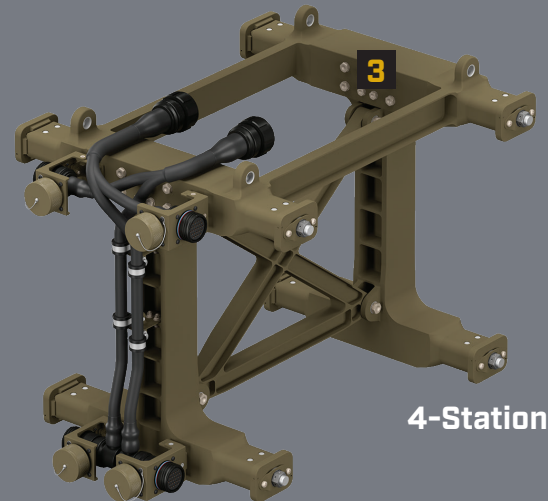

3-Station

4-Station

1092645PFS_MEL_A