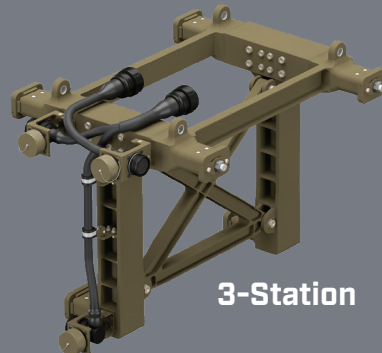

MODULAR EFFECTS LAUNCHER

Fulcrum's Modular Effects Launcher (MEL) features a modular open systems approach that can carry a variety of store combinations. It integrates fully the MH-60 platform. The MEL can be jettisoned.

MODULAR SYSTEM:

- | | |
|----------|--|
| 1 | Jettison Assembly |
| 2 | Launcher Electronics Assembly (LEA) |
| 3 | Modular Strongback (2, 3, 4-Station) |
| 4 | Carriage Stores Station Interface (CSSI) |

IT WOULD BE A SHAME TO JETTISON...
BUT YOU CAN IF YOU HAVE TO

2-Station

3-Station

4-Station

1092645PFS_MEL_B