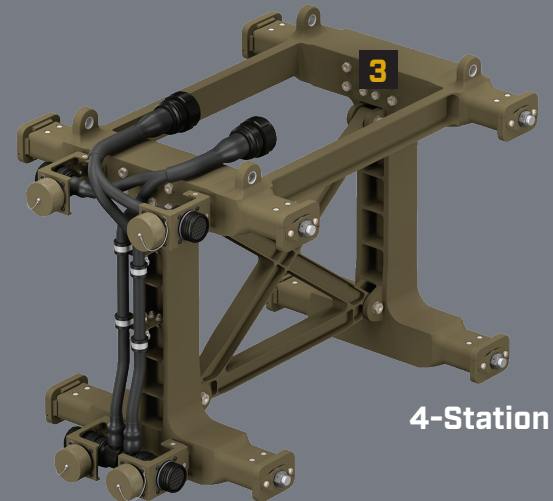

MODULAR EFFECTS LAUNCHER

Fulcrum's Modular Effects Launcher (MEL) features a modular open systems approach that can carry a variety of store combinations. It integrates fully the MH-60 platform. The MEL can be jettisoned.

MODULAR SYSTEM:

- | | |
|----------|--|
| 1 | Jettison Assembly |
| 2 | Launcher Electronics Assembly (LEA) |
| 3 | Modular Strongback (2, 3, 4-Station) |
| 4 | Carriage Stores Station Interface (CSSI) |

IT WOULD BE A SHAME TO JETTISON...
BUT YOU CAN IF YOU HAVE TO

2-Station

3-Station

4-Station

1092645PFS_MEL_B