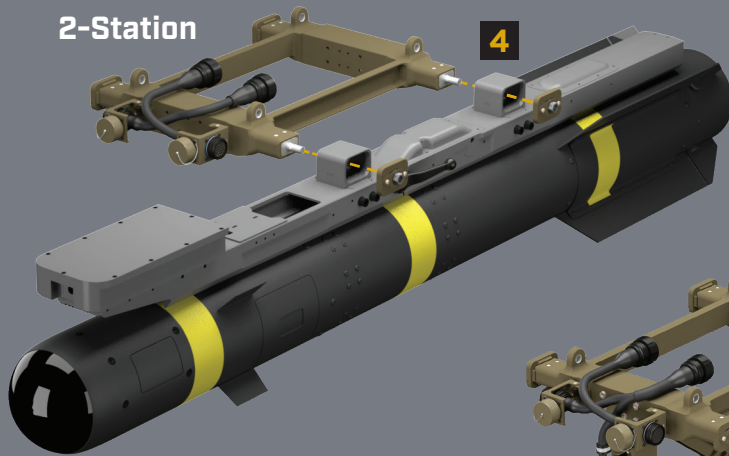

MODULAR EFFECTS LAUNCHER

Fulcrum's Modular Effects Launcher (MEL) features a modular open systems approach that can carry a variety of store combinations. It integrates fully the MH-60 platform. The MEL can be jettisoned.

MODULAR SYSTEM:

- | | |
|----------|--|
| 1 | Jettison Assembly |
| 2 | Launcher Electronics Assembly (LEA) |
| 3 | Modular Strongback (2, 3, 4-Station) |
| 4 | Carriage Stores Station Interface (CSSI) |

IT WOULD BE A SHAME TO JETTISON...
BUT YOU CAN IF YOU HAVE TO

2-Station

3-Station

4-Station

1092645PFS_MEL_B