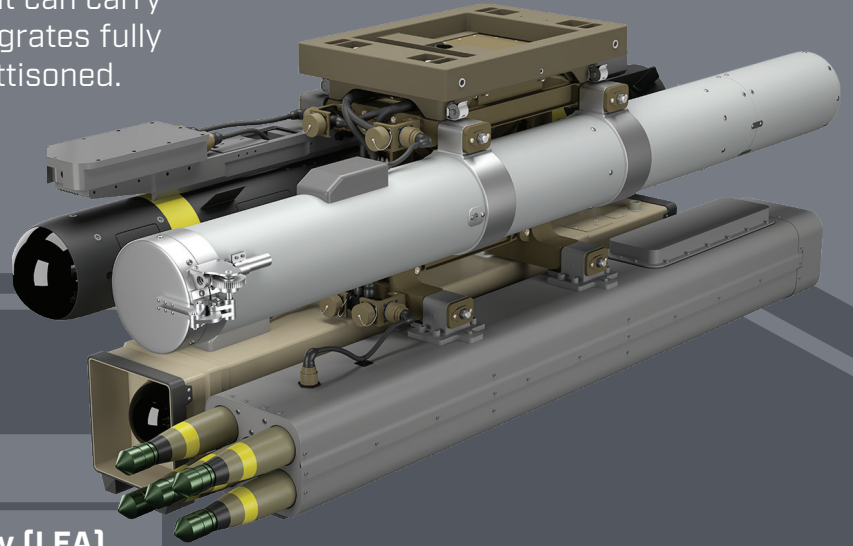

MODULAR EFFECTS LAUNCHER

Fulcrum's Modular Effects Launcher (MEL) features a modular open systems approach that can carry a variety of store combinations. It integrates fully the MH-60 platform. The MEL can be jettisoned.

MODULAR SYSTEM:

- | | |
|----------|--|
| 1 | Jettison Assembly |
| 2 | Launcher Electronics Assembly (LEA) |
| 3 | Modular Strongback (2, 3, 4-Station) |
| 4 | Carriage Stores Station Interface (CSSI) |

IT WOULD BE A SHAME TO JETTISON...
BUT YOU CAN IF YOU HAVE TO

2-Station

3-Station

4-Station

1092645PFS_MEL_B