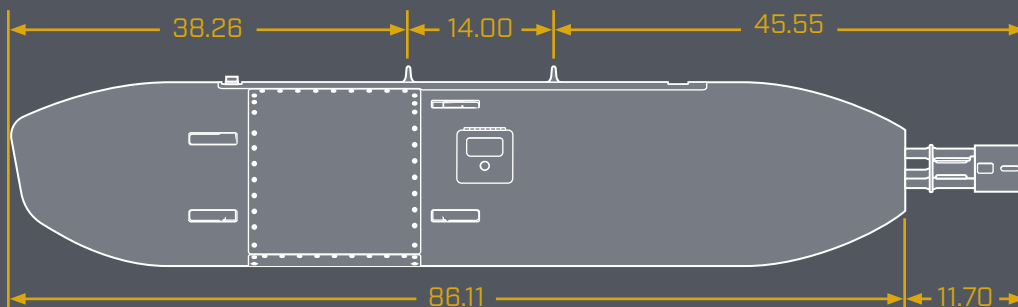

» INCREASED MAINTENANCE INTERVALS

- Superior mission availability
- Reduced maintenance costs
- Lower cost of ownership