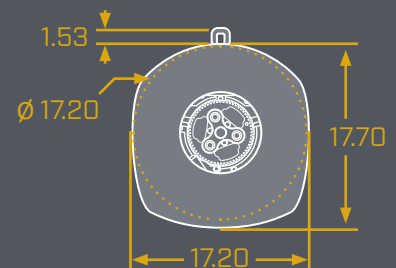

» INCREASED MAINTENANCE INTERVALS

- Superior mission availability
- Reduced maintenance costs
- Lower cost of ownership