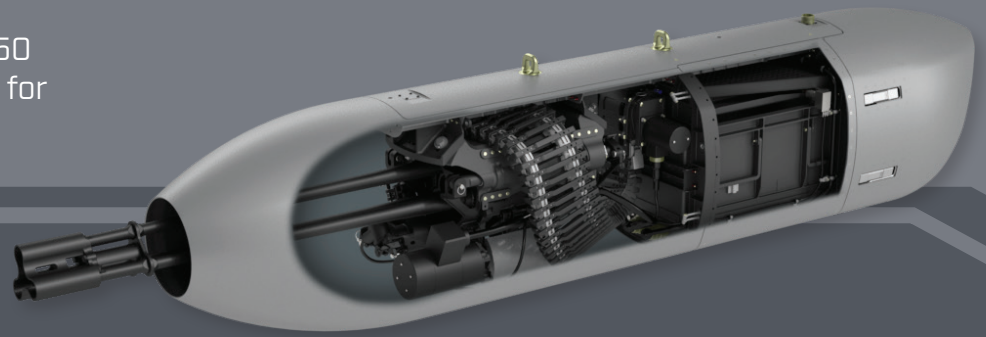

The GP-19 is a self-contained .50 cal GAU-19B gun pod designed for reliability and ease-of-use.

EMPTY WEIGHT	214 lbs	MAX CAPACITY	600 rounds
GROSS WEIGHT	385 lbs [fully loaded]	BATTERY LIFE	10 magazines without recharge
RATE OF FIRE	1,100 - 1,300 spm		

MIL-STD-8591 COMPLIANT

WHEN RELIABILITY MATTERS

» HIGH RELIABILITY

- Modern gun designed for sustained high rates of fire
- Simple ammunition feed system
- Integrated ammunition booster motor

» SIMPLE AIRCRAFT INTEGRATION [SELF-CONTAINED]

- 14" lugs for mounting
- Trigger circuit
- Trickle charge for battery [Optional]

» TACTICALLY OPTIMIZED

- Removable magazine
- Last round switch
- Brass & link collector [Optional]
- Integrated bore-sight adjustment
- Quick access fairings