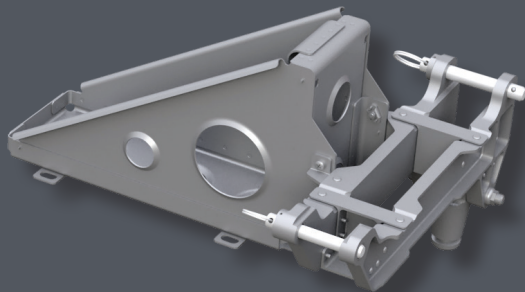

M240 GUN MOUNT & PINTLE ARM KIT

Lightweight, crew-served weapons mount and pintle arm. Compatible with the M240, M249, and .338 MMG.

FLY LIGHTER, OPERATE LONGER

- ▶ 50-70% lighter than competition
- ▶ Unique torque box design provides high stiffness and low weight
- ▶ Rugged, durable design
- ▶ Adapters allow mounting on plank system and a range of vehicle mounts

Gun Mount	3.40 lbs
Pintle Arm	6.95 lbs
Legacy Systems	30 - 40 lbs

175290PFS_240GMPA_B