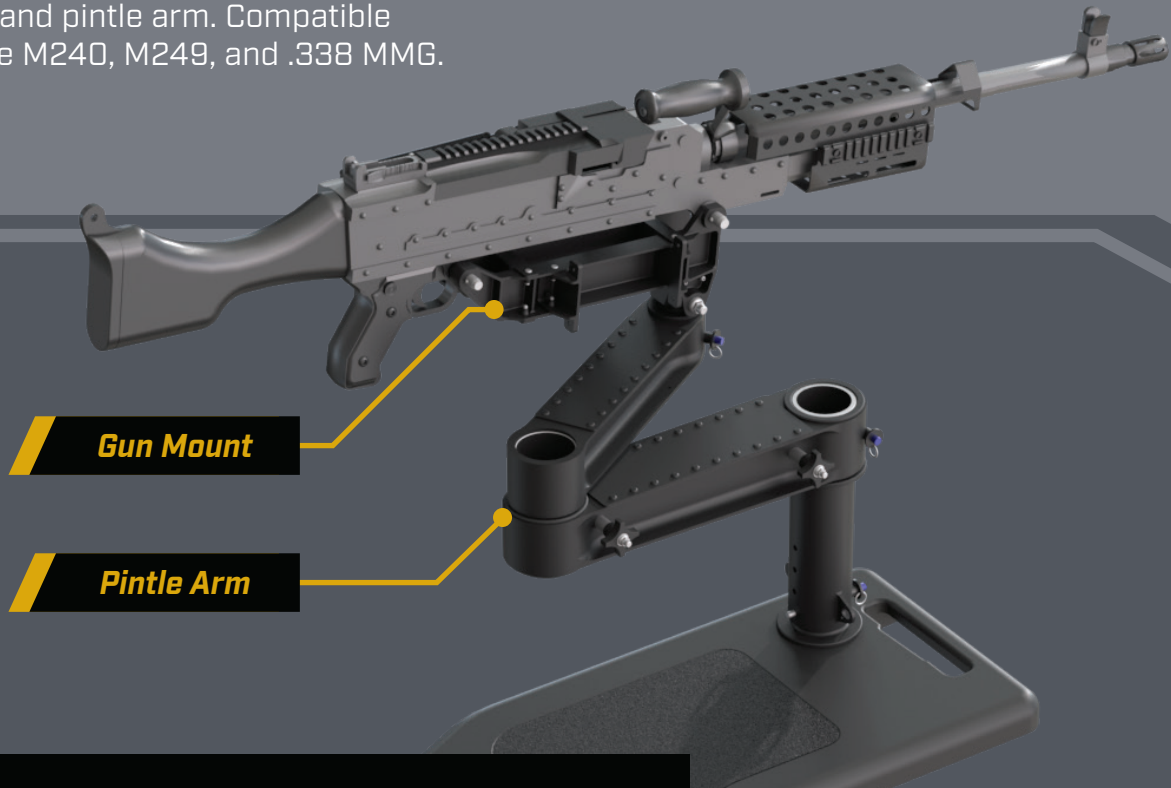

M240 GUN MOUNT & PINTLE ARM KIT

Lightweight, crew-served weapons mount and pintle arm. Compatible with the M240, M249, and .338 MMG.

FLY LIGHTER, OPERATE LONGER

- ▶ 50-70% lighter than competition
- ▶ Unique torque box design provides high stiffness and low weight
- ▶ Rugged, durable design
- ▶ Adapters allow mounting on plank system and a range of vehicle mounts

Gun Mount	3.40 lbs
Pintle Arm	6.95 lbs
Legacy Systems	30 - 40 lbs

175290PFS_240GMPA_B