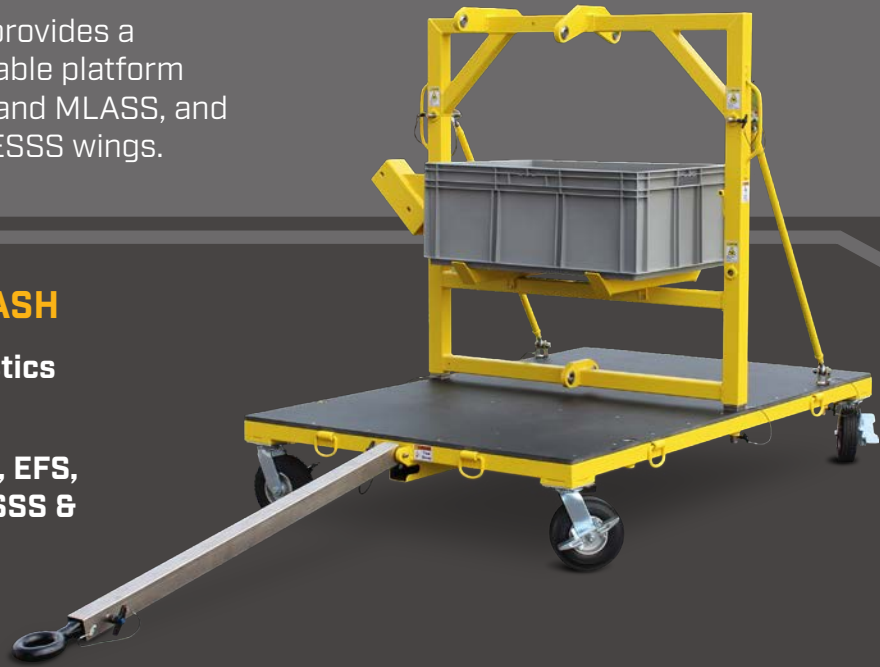

BLACK HAWK WING CART

The Black Hawk Wing Cart provides a stable and easily maneuverable platform for all CLAW, Unitech LASS and MLASS, and Lockheed Martin/Sikorsky ESSS wings.

ELIMINATE HANGAR RASH

Provides easy, secure logistics and storage of wings

Adaptable to LASS, MLASS, EFS, ESSS, ESWS, and CLAW (ESSS & ESWS) systems

Useful weapon system maintenance platform

PROTECT YOUR INVESTMENT

- ▶ Allows for easy maintenance and storage of the wings and wing stores
- ▶ Heavy base and low CG enhance the stability and reduce tipover
- ▶ Convenient single-cart design
- ▶ Sturdy steel square tube construction
- ▶ Larger 8" caster wheels
- ▶ Tie-downs for securing equipment on stores
- ▶ Large bin to hold misc. hardware
- ▶ Integrated handles on uprights
- ▶ Tow bar connection for ramp use
- ▶ Removable handle for easier maneuvering of loaded cart

Easily adapts for storage of any wing configuration

MLASS ▶
ESSS
EFS
ESWS
CLAW
◀ LASS