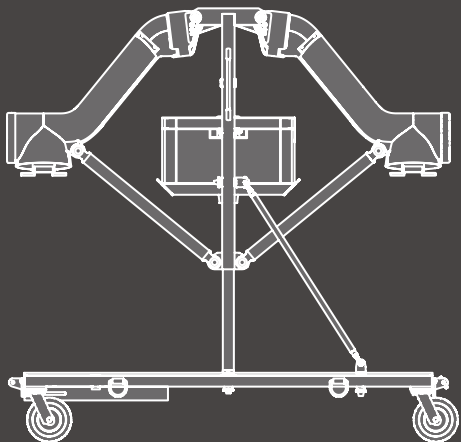

BLACK HAWK WING CART

The Black Hawk Wing Cart provides a stable and easily maneuverable platform for all CLAW, Unitech LASS and MLASS, and Lockheed Martin/Sikorsky ESSS wings.

ELIMINATE HANGAR RASH

Provides easy, secure logistics and storage of wings

Adaptable to LASS, MLASS, EFS, ESSS, ESWS, and CLAW (ESSS & ESWS) systems

Useful weapon system maintenance platform

PROTECT YOUR INVESTMENT

- ▶ Allows for easy maintenance and storage of the wings and wing stores
- ▶ Heavy base and low CG enhance the stability and reduce tipover
- ▶ Convenient single-cart design
- ▶ Sturdy steel square tube construction
- ▶ Larger 8" caster wheels
- ▶ Tie-downs for securing equipment on stores
- ▶ Large bin to hold misc. hardware
- ▶ Integrated handles on uprights
- ▶ Tow bar connection for ramp use
- ▶ Removable handle for easier maneuvering of loaded cart

Easily adapts for storage of any wing configuration

MLASS ▶
ESSS
EFS
ESWS
CLAW
◀ LASS