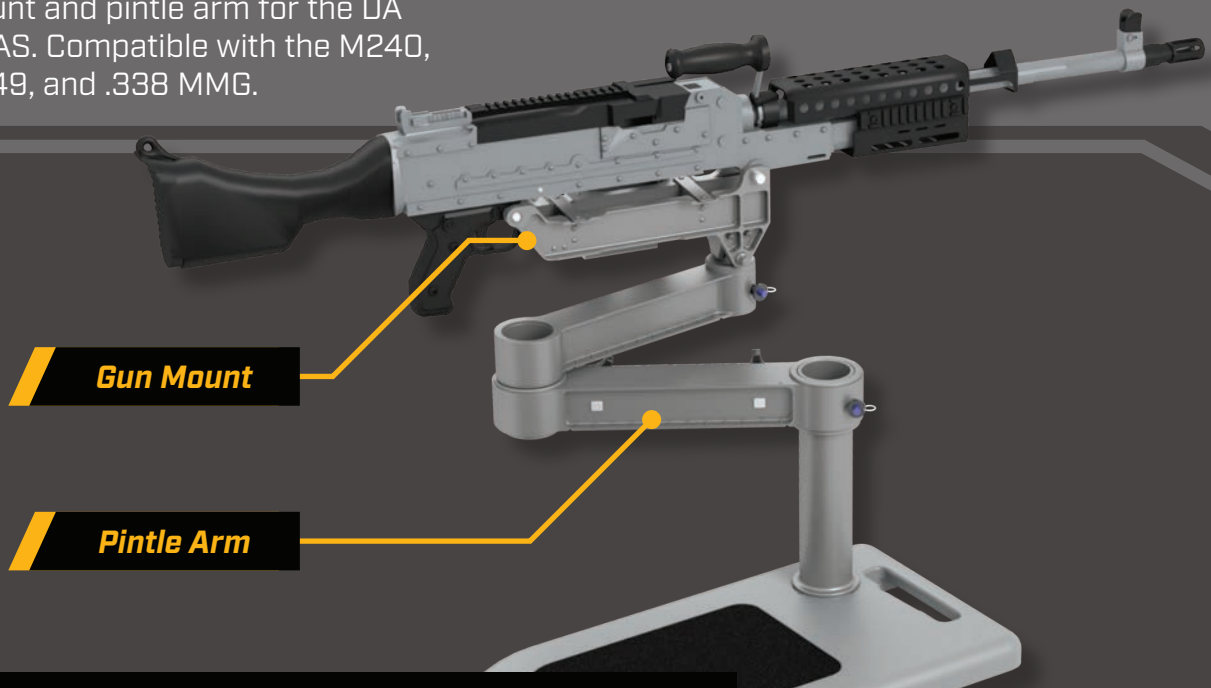

# M240 GUN MOUNT & PINTLE ARM KIT

Lightweight, crew-served weapons mount and pintle arm for the DA MCAS. Compatible with the M240, M249, and .338 MMG.

**Gun Mount**

**Pintle Arm**

## FLY LIGHTER, OPERATE LONGER

- ▶ 50-70% lighter than competition
- ▶ Rugged, durable design
- ▶ Unique torque box design provides high stiffness and low weight

<b>Gun Mount</b>	3.40 lbs
<b>Pintle Arm</b>	6.95 lbs
<b>Legacy Systems</b>	30 - 40 lbs