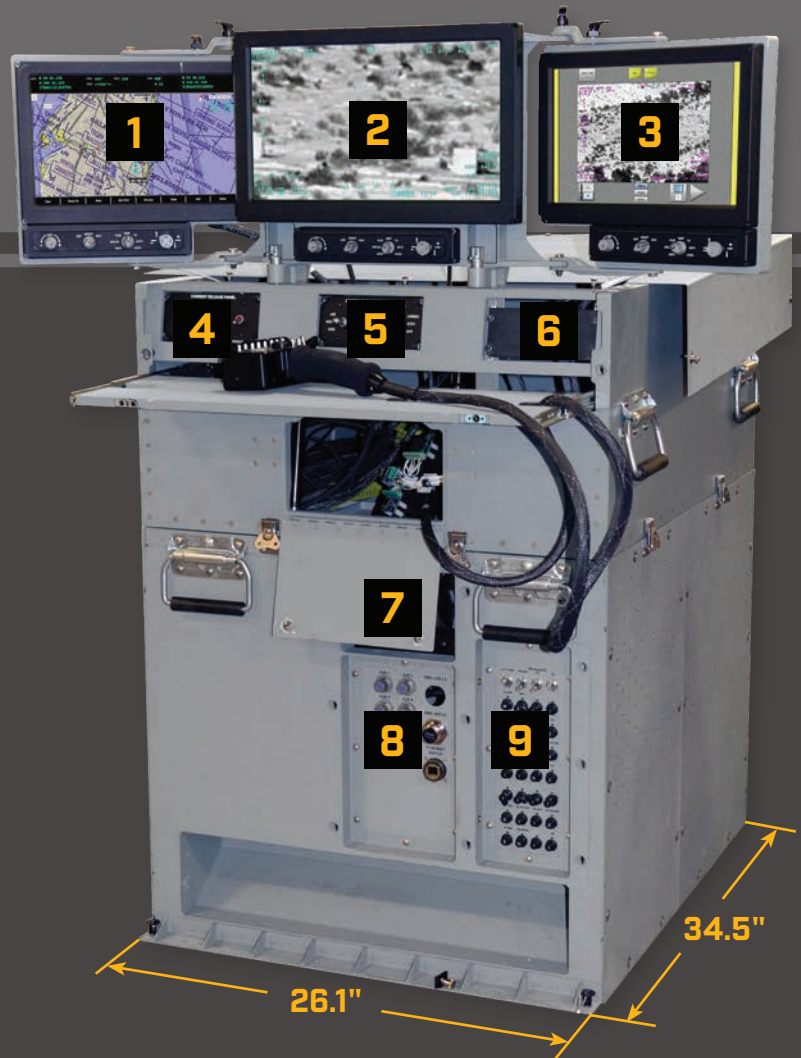

FULCRUM BATTLESTATION

The Battlestation is a self-contained roll-on/roll-off (RO/RO) operator workstation configured for Armed ISR operations.

The system provides a user interface, LRU mounting, power distribution, and certified structure (9G's). It consists of two primary modules with closeout covers that easily detach for safe transport and storage.

System requires only:

- ▶ Power 28 VDC
- ▶ GPS Antenna Connection
- ▶ Connection to EO/IR & Weapons

FIND • FIX • FINISH

- ▶ ARES weapons management
- ▶ Pathfinder mission management
- ▶ Includes positions for:
 - Radios
 - Wescam Electronics Unit

- 1** Pathfinder Touchscreen Monitor
- 2** MX Video Monitor
- 3** ARES Touchscreen Monitor
- 4** Stores Management Panel (SMP)
- 5** Consent Release Panel
- 6** Laser Arm Panel
- 7** Data Storage Device
- 8** User I/O Panel
- 9** Circuit Breaker Panel