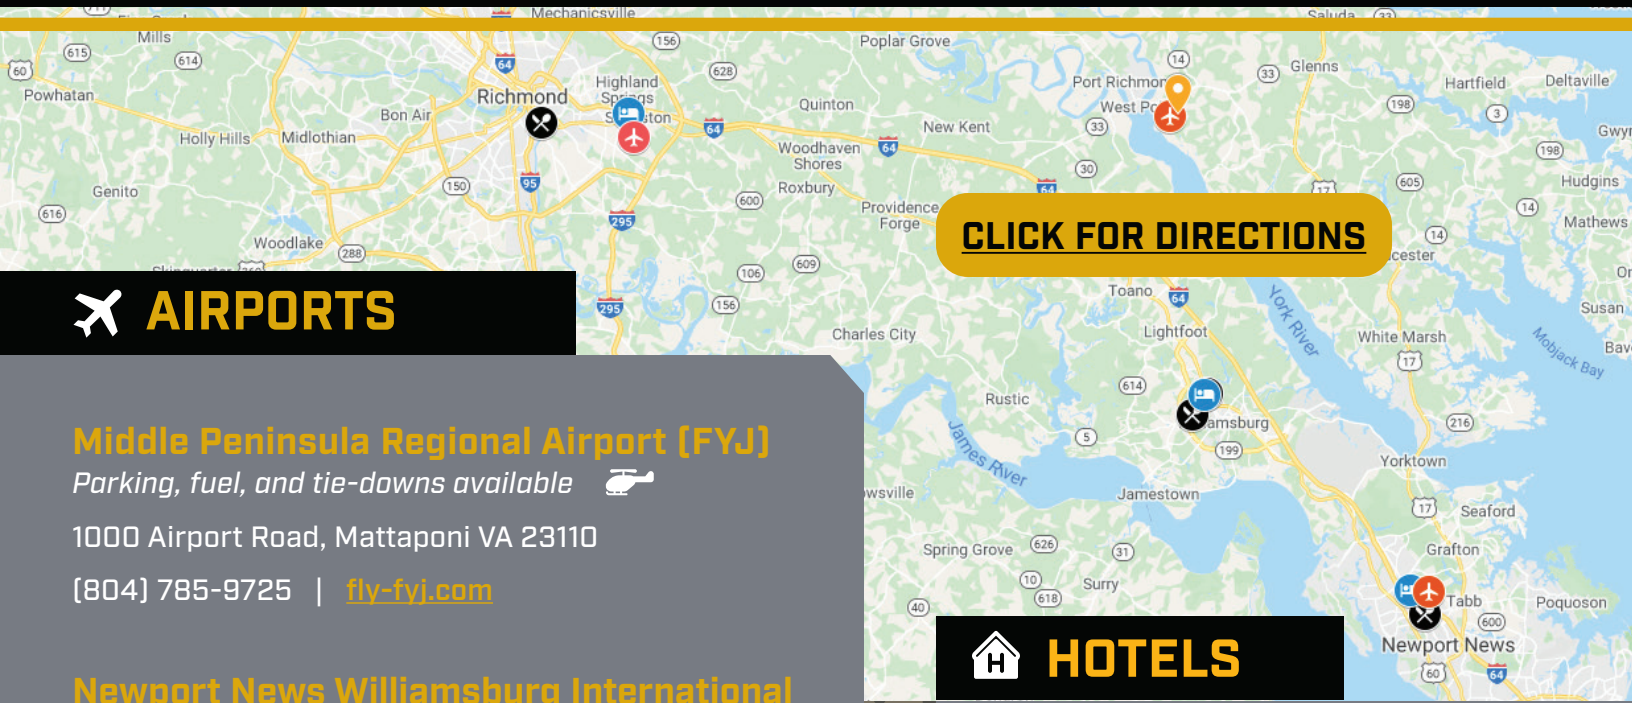

WELCOME TO FULCRUM HQ

CLICK FOR DIRECTIONS

AIRPORTS

Middle Peninsula Regional Airport (FYJ)

Parking, fuel, and tie-downs available 

1000 Airport Road, Mattaponi VA 23110

[804] 785-9725 | fly-fyj.com

Newport News Williamsburg International Airport (PHF)

900 Bland Ave, Newport News VA 23602

[757] 877-0221 | flyphf.com

Richmond International Airport (RIC)

1 Richard E Byrd Terminal Dr, Richmond VA 23250

[804] 226-3000 | flyrichmond.com

CAR RENTAL

Enterprise

Available at PHF & RIC. Pick up can be arranged at FYJ.