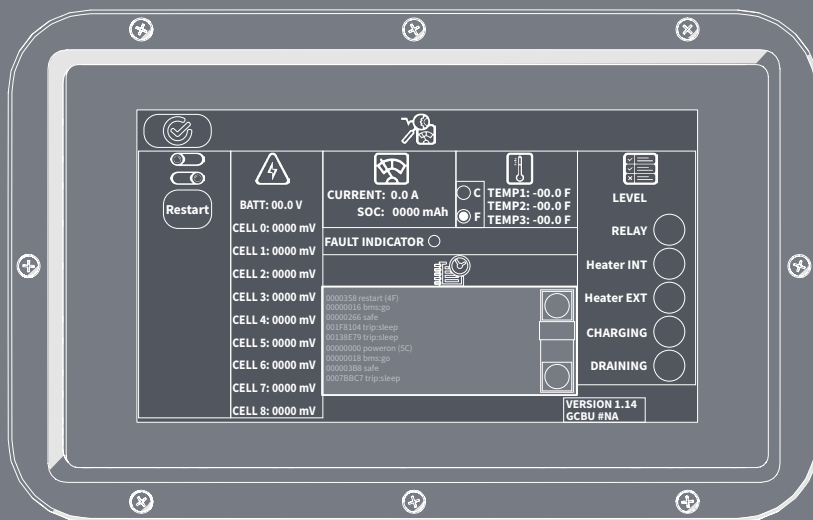

- ▶ GCBU Voltage
- ▶ Amp Draw
- ▶ Temperature
- ▶ Battery Power Status
- ▶ Heater Status

» CHARGING CAPABILITIES

- ▶ Mission Charge
- ▶ Storage Charge
- ▶ Shipping Charge
- ▶ Deep-Cycle Reconditioning

» MAINTENANCE ASSISTANCE

- ▶ Watch Assembly and Disassembly Animations
- ▶ GAU-19B Operations
- ▶ Searchable O&M Manuals

Portable. Reliable. Versatile.

- ▶ Quickly verify GCBU battery status prior to flight
- ▶ Connect directly to the GCBU or GP-19B Gun Pod
- ▶ Perform GCBU mission charge, storage charge, shipping charge, and battery reconditioning
- ▶ Real-time diagnostic display
- ▶ Master Arm and Last Round Switch Indicator Lights

Diagnostic Display