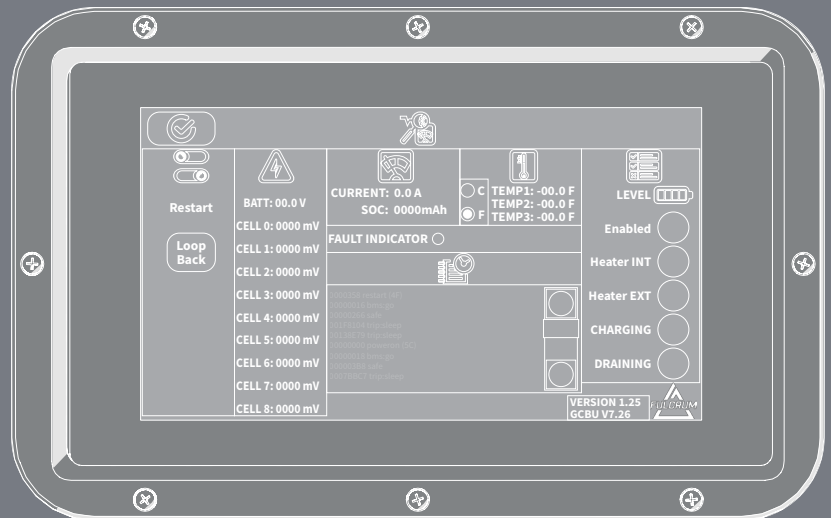

## » CHARGING CAPABILITIES

- ▶ Mission Charge
- ▶ Storage Charge
- ▶ Shipping Charge
- ▶ Deep-Cycle Reconditioning

## » MAINTENANCE ASSISTANCE

- ▶ Display Assembly/Disassembly Animations
- ▶ Function Test on Ground/Aircraft Simulator
- ▶ Allows Remote Troubleshooting
- ▶ Perform GAU-19B Operations
- ▶ Searchable O&M Manuals

## Portable. Reliable. Versatile.

- ▶ Quickly verify GCBU battery status prior to flight
- ▶ Connect directly to the GCBU or GP-19B Gun Pod
- ▶ Perform GCBU mission charge, storage charge, shipping charge, and battery reconditioning
- ▶ Real-time diagnostic display
- ▶ Master Arm and Last Round Switch Indicator Lights

Diagnostic Display