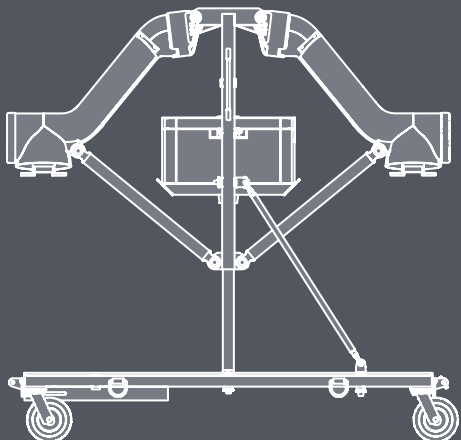

BLACK HAWK WING CART

The Black Hawk Wing Cart provides a stable and easily maneuverable platform for all CLAW, Unitech LASS, and Lockheed Martin/Sikorsky ESSS wings. Accomodate any Black Hawk Wings UH/MH-60.

ELIMINATE HANGAR RASH

Provides easy, secure logistics and storage of wings

Adaptable to CLAW, ESSS, ESWS, LASS systems

Useful weapon system maintenance platform

PROTECT YOUR INVESTMENT

- ▶ Allows for easy maintenance and storage of the wings and wing stores
- ▶ Heavy base and low CG enhance the stability and reduce tipover
- ▶ Convenient single-cart design
- ▶ Sturdy steel square tube construction
- ▶ Hoist Mount
- ▶ Larger 8" casters
- ▶ Tie-downs for securing equipment on stores
- ▶ Large bin to hold wing hardware
- ▶ Integrated handles on uprights
- ▶ Tow bar connection for ramp use
- ▶ Removable handle for easier maneuvering of loaded cart

Easily adapts for storage of any wing configuration

CLAW ▶
ESSS
ESWS
◀ LASS