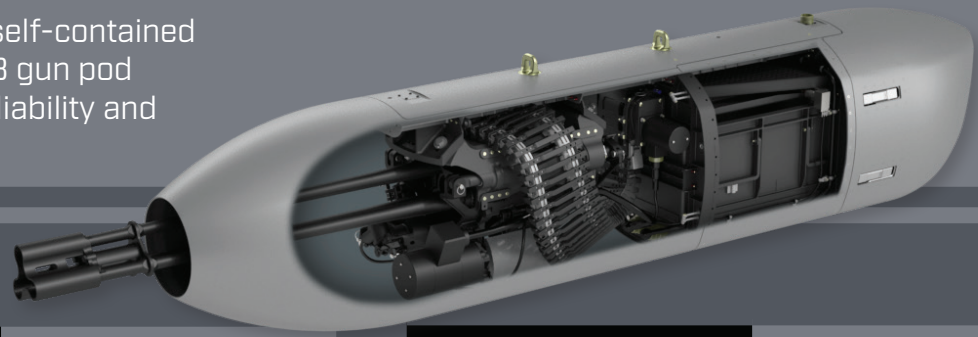

The GP-19 is a self-contained .50 cal GAU-19B gun pod designed for reliability and ease-of-use.

EMPTY WEIGHT	214 lbs	MAX CAPACITY	600 rounds
GROSS WEIGHT	412 lbs [w/600 rounds]	BATTERY LIFE	10 magazines without recharge
RATE OF FIRE	1,100 - 1,300 spm	DISPERSION	2.0-5.0 mrad dia. at an 80 percent circle

MIL-STD-8591 COMPLIANT

WHEN RELIABILITY MATTERS

» HIGH RELIABILITY

- Modern gun designed for sustained high rates of fire
- Simple ammunition feed system
- Integrated ammunition booster motor

» SIMPLE AIRCRAFT INTEGRATION [SELF-CONTAINED]

- 14" lugs for mounting
- Trigger circuit
- Trickle charge for battery [Optional]

» TACTICALLY OPTIMIZED

- Removable magazine
- Last round switch
- Brass & link collector [Optional]
- Integrated bore-sight adjustment
- Quick access fairings