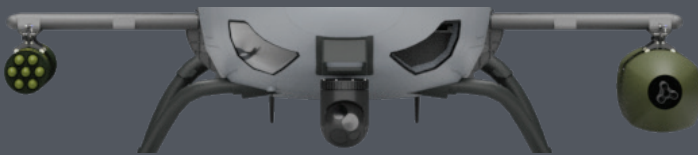

Rapidly reconfigure your Bell 429 with Fulcrum's Configurable Lightweight Armament Wing (CLAW). This 2-to-6 station wing supports a variety of munitions, including the GAU-19, GP-19, Hellfire, M260, M134, and DAP-6.

Maximize your flexibility

EVERY BIRD NEEDS CLAWS

- » Features lightweight aluminum construction
- » Easy to inspect, maintain, and sustain
- » Attaches to the airframe using four quick release pins
- » Can be removed in minutes with no impact to troop or cargo compartments
- » Field maintainable and repairable
- » Reconfigurable system lets you quickly adapt to nearly any mission profile
- » Supports four configurable BRU-2037 mounts and two lightweight tip mounts (certified for 50 lb store)
- » Damage tolerant design with an inspection interval of 300 flight hours