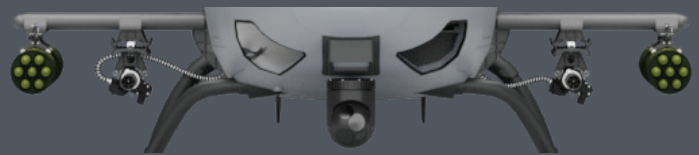

Rapidly reconfigure your Bell 429 with Fulcrum's Configurable Lightweight Armament Wing (CLAW). This 2-to-6 station wing supports a variety of munitions, including the GAU-19, GP-19, Hellfire, M260, M134, and DAP-6.

Maximize your flexibility

EVERY BIRD NEEDS CLAWS

- » Features lightweight aluminum construction
- » Easy to inspect, maintain, and sustain
- » Attaches to the airframe using four quick release pins
- » Can be removed in minutes with no impact to troop or cargo compartments
- » Field maintainable and repairable
- » Reconfigurable system lets you quickly adapt to nearly any mission profile
- » Supports four configurable BRU-2037 mounts and two lightweight tip mounts (certified for 50 lb store)
- » Damage tolerant design with an inspection interval of 300 flight hours