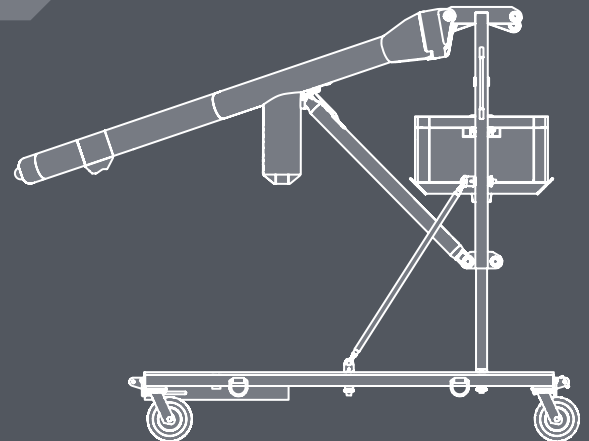

BLACK HAWK WING CART

The Black Hawk Wing Cart provides a stable and easily maneuverable platform for all CLAW, Unitech LASS, and Lockheed Martin/Sikorsky ESSS wings. Accomodate any Black Hawk Wings UH/MH-60.

ELIMINATE HANGAR RASH

Provides easy, secure logistics and storage of wings

Adaptable to CLAW, ESSS, ESWS, LASS systems

Useful weapon system maintenance platform

PROTECT YOUR INVESTMENT

- ▶ Allows for easy maintenance and storage of the wings and wing stores
- ▶ Heavy base and low CG enhance the stability and reduce risk of tipover
- ▶ Convenient single-cart design
- ▶ Sturdy steel square tube construction
- ▶ Hoist Mount
- ▶ Large 8" casters
- ▶ Tie-downs for securing equipment on stores
- ▶ Large bin to hold wing hardware
- ▶ Integrated handles on uprights
- ▶ Tow bar connection for ramp use
- ▶ Removable handle for easier maneuvering of loaded cart

Easily adapts for storage of any wing configuration

CLAW ▶
ESSS
ESWS
◀ LASS

000066PES_BHWC