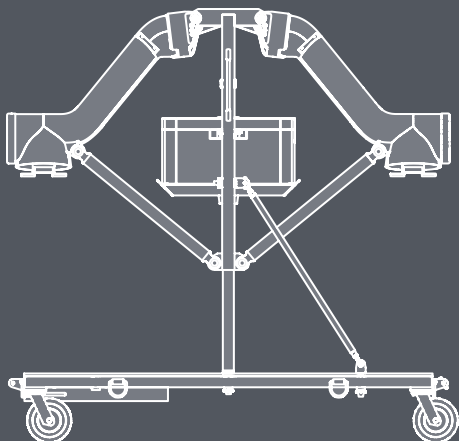

BLACK HAWK WING CART

The Black Hawk Wing Cart provides a stable and easily maneuverable platform for all CLAW, Unitech LASS, and Lockheed Martin/Sikorsky ESSS wings. Accomodate any Black Hawk Wings UH/MH-60.

ELIMINATE HANGAR RASH

Provides easy, secure logistics and storage of wings

Adaptable to CLAW, ESSS, ESWS, LASS systems

Useful weapon system maintenance platform

PROTECT YOUR INVESTMENT

- ▶ Allows for easy maintenance and storage of the wings and wing stores
- ▶ Heavy base and low CG enhance the stability and reduce risk of tipover
- ▶ Convenient single-cart design
- ▶ Sturdy steel square tube construction
- ▶ Hoist Mount
- ▶ Large 8" casters
- ▶ Tie-downs for securing equipment on stores
- ▶ Large bin to hold wing hardware
- ▶ Integrated handles on uprights
- ▶ Tow bar connection for ramp use
- ▶ Removable handle for easier maneuvering of loaded cart

Easily adapts for storage of any wing configuration

CLAW ▶
ESSS
ESWS
◀ LASS

000066PES_BHWC