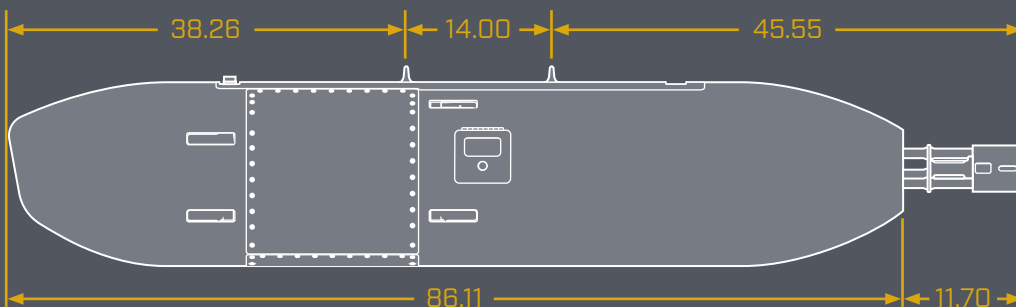

» INCREASED MAINTENANCE INTERVALS

- Superior mission availability
- Reduced maintenance costs
- Lower cost of ownership