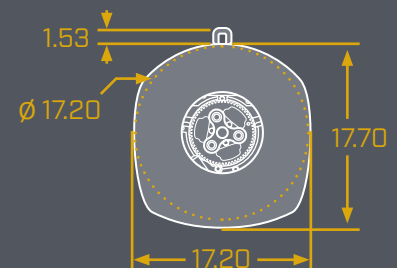

» INCREASED MAINTENANCE INTERVALS

- Superior mission availability
- Reduced maintenance costs
- Lower cost of ownership