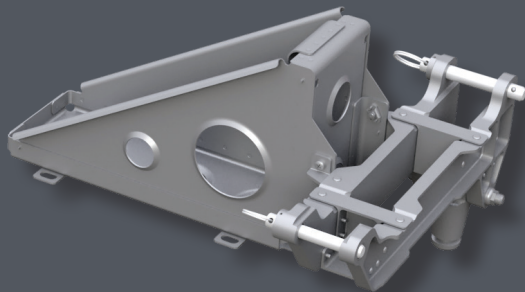

M240 GUN MOUNT & PINTLE ARM KIT

Lightweight, crew-served weapons mount and pintle arm. Compatible with the M240, M249, and .338 MMG.

FLY LIGHTER, OPERATE LONGER

- ▶ 50-70% lighter than competition
- ▶ Unique torque box design provides high stiffness and low weight
- ▶ Rugged, durable design
- ▶ Adapters allow mounting on plank system and a range of vehicle mounts

Gun Mount	3.40 lbs
Pintle Arm	6.95 lbs
Legacy Systems	30 - 40 lbs

175290PFS_240GMPA