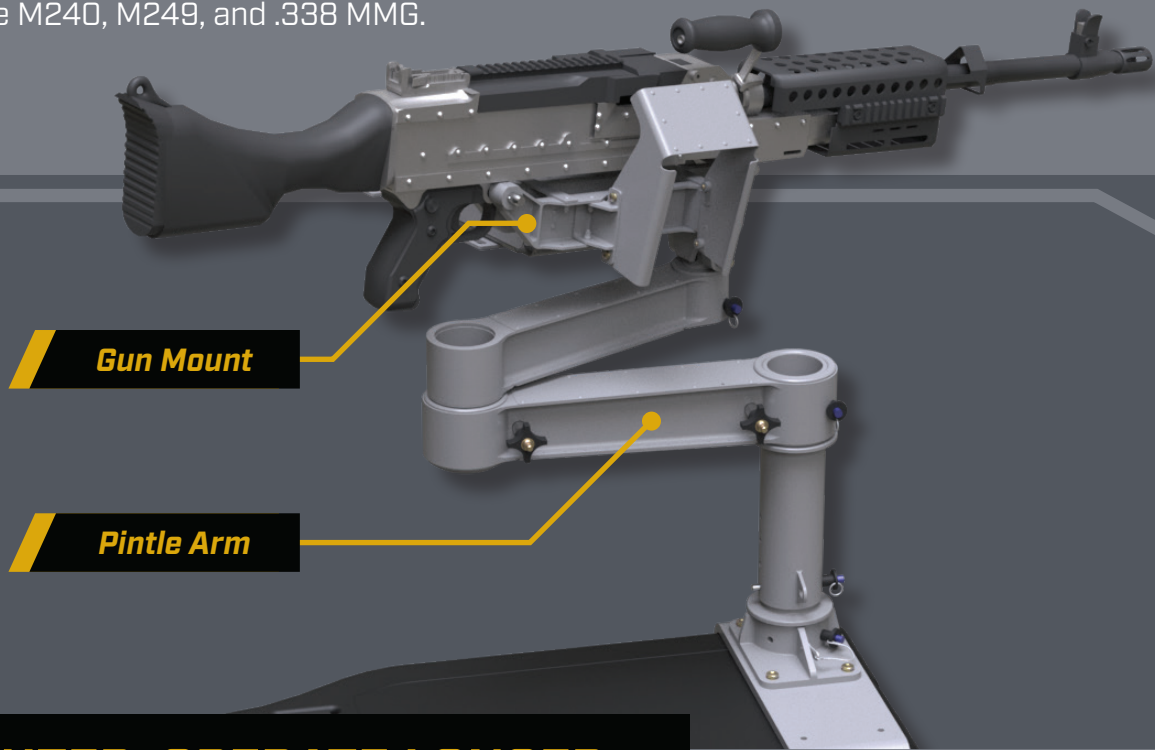

M240 GUN MOUNT & PINTLE ARM KIT

Lightweight, crew-served weapons mount and pintle arm. Compatible with the M240, M249, and .338 MMG.

FLY LIGHTER, OPERATE LONGER

- ▶ 50-70% lighter than competition
- ▶ Unique torque box design provides high stiffness and low weight
- ▶ Rugged, durable design
- ▶ Adapters allow mounting on plank system and a range of vehicle mounts

Gun Mount	3.40 lbs
Pintle Arm	6.95 lbs
Legacy Systems	30 - 40 lbs

175290PFS_240GMPA