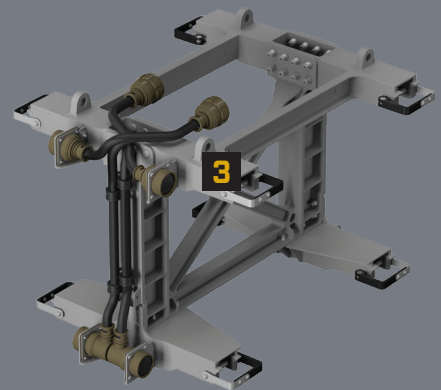

# MODULAR EFFECTS LAUNCHER

Fulcrum's Modular Effects Launcher (MEL) features a modular open systems approach that can carry a variety of store combinations. It integrates fully with both the Future Attack Reconnaissance Aircraft (FARA) and MH-60 platforms. The MEL can be jettisoned.

## MODULAR SYSTEM:

- 1 Jettison Assembly
- 2 Launcher Electronics Assembly (LEA)
- 3 Modular Strongback
- 4 Carriage Stores Station Interface (CSSI)

IT WOULD BE A SHAME TO JETTISON...  
BUT YOU CAN IF YOU HAVE TO

2-Station

3-Station

4-Station

1092645PFS\_MEL-