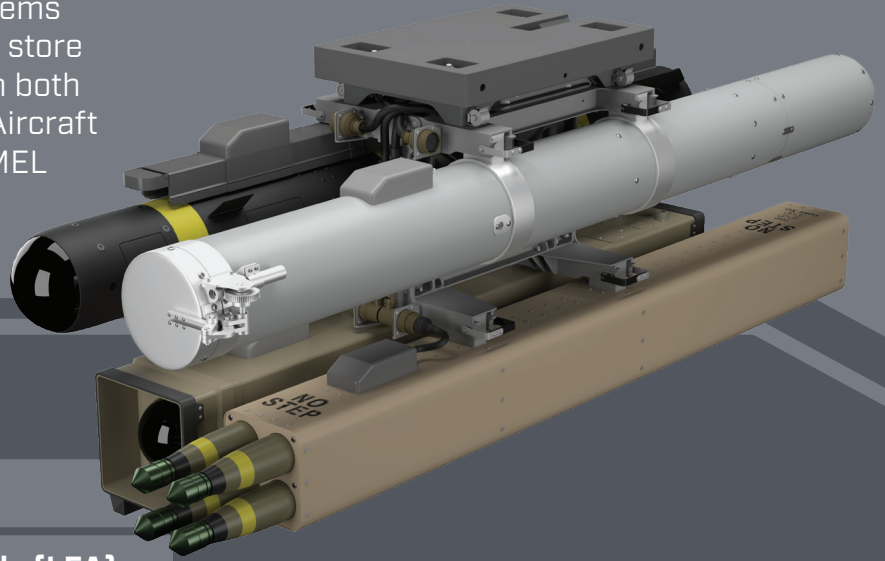

# MODULAR EFFECTS LAUNCHER

Fulcrum's Modular Effects Launcher (MEL) features a modular open systems approach that can carry a variety of store combinations. It integrates fully with both the Future Attack Reconnaissance Aircraft (FARA) and MH-60 platforms. The MEL can be jettisoned.

## MODULAR SYSTEM:

- 1 Jettison Assembly
- 2 Launcher Electronics Assembly (LEA)
- 3 Modular Strongback
- 4 Carriage Stores Station Interface (CSSI)

IT WOULD BE A SHAME TO JETTISON...  
BUT YOU CAN IF YOU HAVE TO

2-Station

3-Station

4-Station

1092645PFS\_MEL-