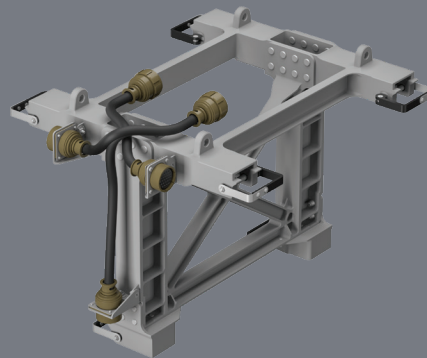

# MODULAR EFFECTS LAUNCHER

Fulcrum's Modular Effects Launcher (MEL) features a modular open systems approach that can carry a variety of store combinations. It integrates fully with both the Future Attack Reconnaissance Aircraft (FARA) and MH-60 platforms. The MEL can be jettisoned.

## MODULAR SYSTEM:

- 1 Jettison Assembly
- 2 Launcher Electronics Assembly (LEA)
- 3 Modular Strongback
- 4 Carriage Stores Station Interface (CSSI)

IT WOULD BE A SHAME TO JETTISON...  
BUT YOU CAN IF YOU HAVE TO

2-Station

3-Station

4-Station

1092645PFS\_MEL-