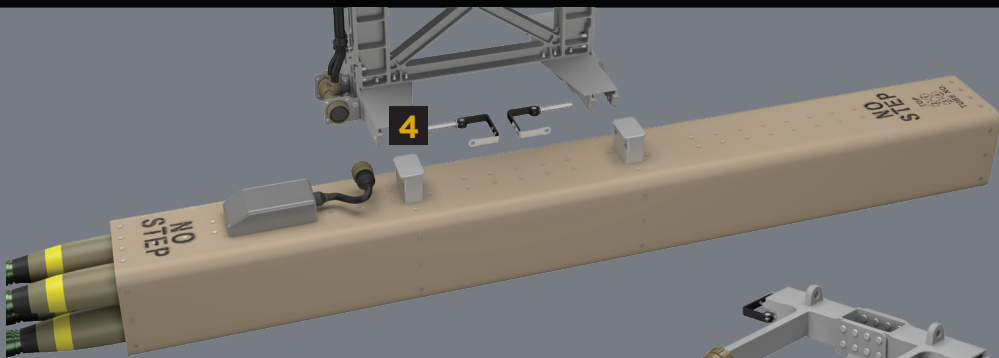

# MODULAR EFFECTS LAUNCHER

Fulcrum's Modular Effects Launcher (MEL) features a modular open systems approach that can carry a variety of store combinations. It integrates fully with both the Future Attack Reconnaissance Aircraft (FARA) and MH-60 platforms. The MEL can be jettisoned.

## MODULAR SYSTEM:

- 1 Jettison Assembly
- 2 Launcher Electronics Assembly (LEA)
- 3 Modular Strongback
- 4 Carriage Stores Station Interface (CSSI)

IT WOULD BE A SHAME TO JETTISON...  
BUT YOU CAN IF YOU HAVE TO

2-Station

3-Station

4-Station

1092645PFS\_MEL-