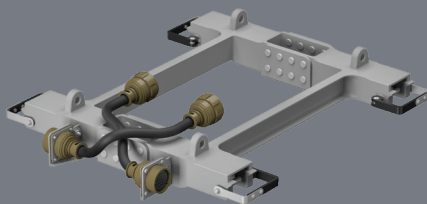

# MODULAR EFFECTS LAUNCHER

Fulcrum's Modular Effects Launcher (MEL) features a modular open systems approach that can carry a variety of store combinations. It integrates fully with both the Future Attack Reconnaissance Aircraft (FARA) and MH-60 platforms. The MEL can be jettisoned.

## MODULAR SYSTEM:

- 1 Jettison Assembly
- 2 Launcher Electronics Assembly (LEA)
- 3 Modular Strongback
- 4 Carriage Stores Station Interface (CSSI)

IT WOULD BE A SHAME TO JETTISON...  
BUT YOU CAN IF YOU HAVE TO

2-Station

3-Station

4-Station

1092645PFS\_MEL-