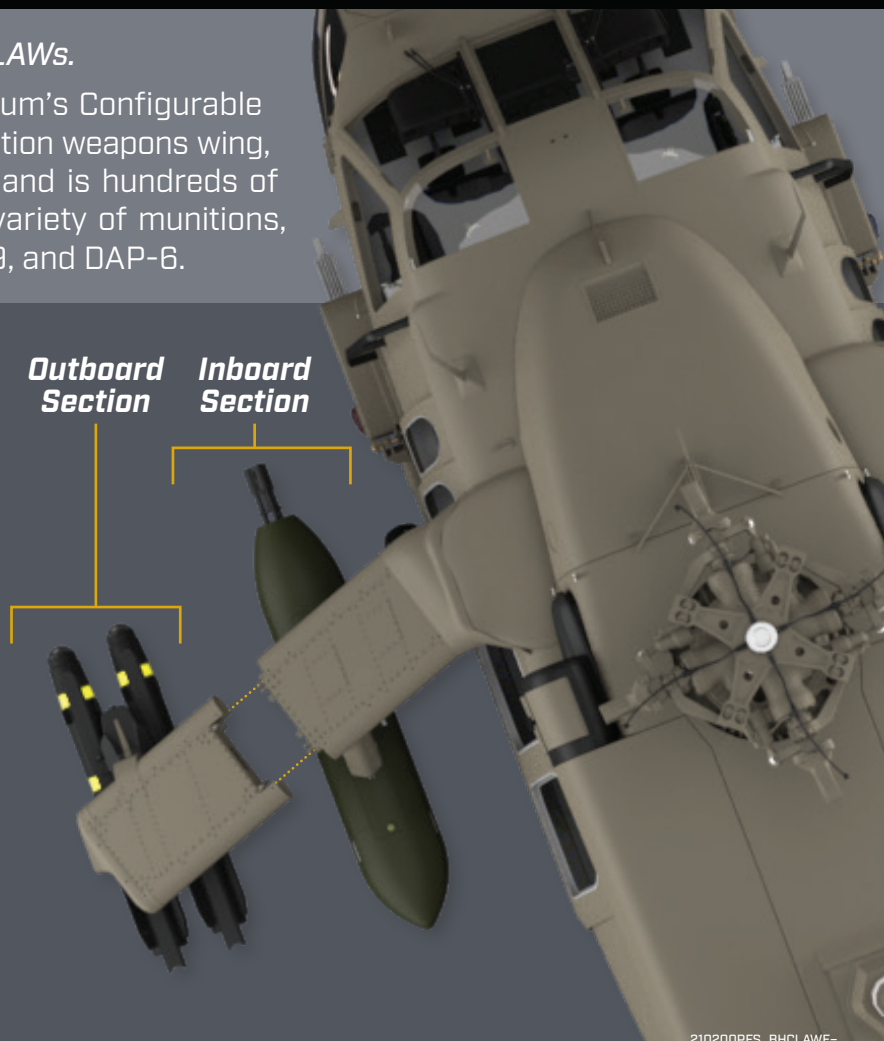

SINK YOUR CLAWS INTO THIS

Flying a mission that matters? Your bird needs CLAWs.

Rapidly re-configure your Black Hawk with Fulcrum's Configurable Lightweight Armament Wing (CLAW). A 2-to-6 station weapons wing, this classic airframe design is easily repairable and is hundreds of pounds lighter than other systems. Supports a variety of munitions, including the M230, GAU-19, Hellfire, M261, GP-19, and DAP-6.

DESIGNED TO PERFORM

At nearly 400 lbs lighter than competing systems, the CLAW keeps you in the fight longer. Features lightweight aluminum construction. Easy to inspect, maintain, and sustain.

MAXIMIZE YOUR FLEXIBILITY

Mount up to four antennae (canted or level), and easily convert from four-station to two-station configuration to adapt to nearly any mission profile.

WEAPONS, SIMPLIFIED

Removes in minutes with no impact to troop or cargo compartments. Attaches to the airframe using standard ESSS attachments.