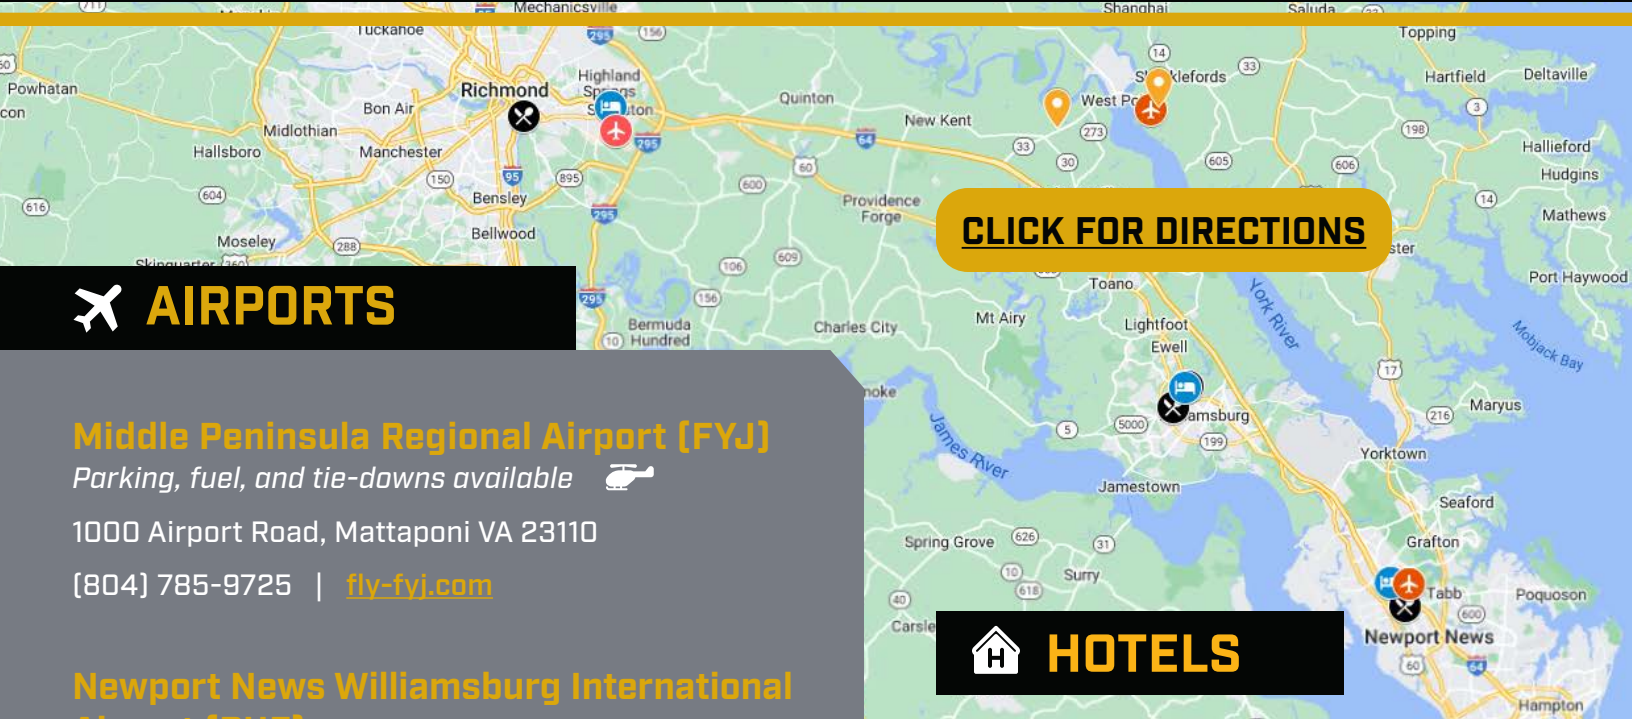

WELCOME TO FULCRUM HQ

CLICK FOR DIRECTIONS

AIRPORTS

Middle Peninsula Regional Airport (FYJ)

Parking, fuel, and tie-downs available 

1000 Airport Road, Mattaponi VA 23110

(804) 785-9725 | fly-fyj.com

Newport News Williamsburg International Airport (PHF)

900 Bland Ave, Newport News VA 23602

(757) 877-0221 | flyphf.com

Richmond International Airport (RIC)

1 Richard E Byrd Terminal Dr, Richmond VA 23250

(804) 226-3000 | flyrichmond.com

CAR RENTAL

Enterprise

Available at PHF & RIC. Pick up can be arranged at FYJ.