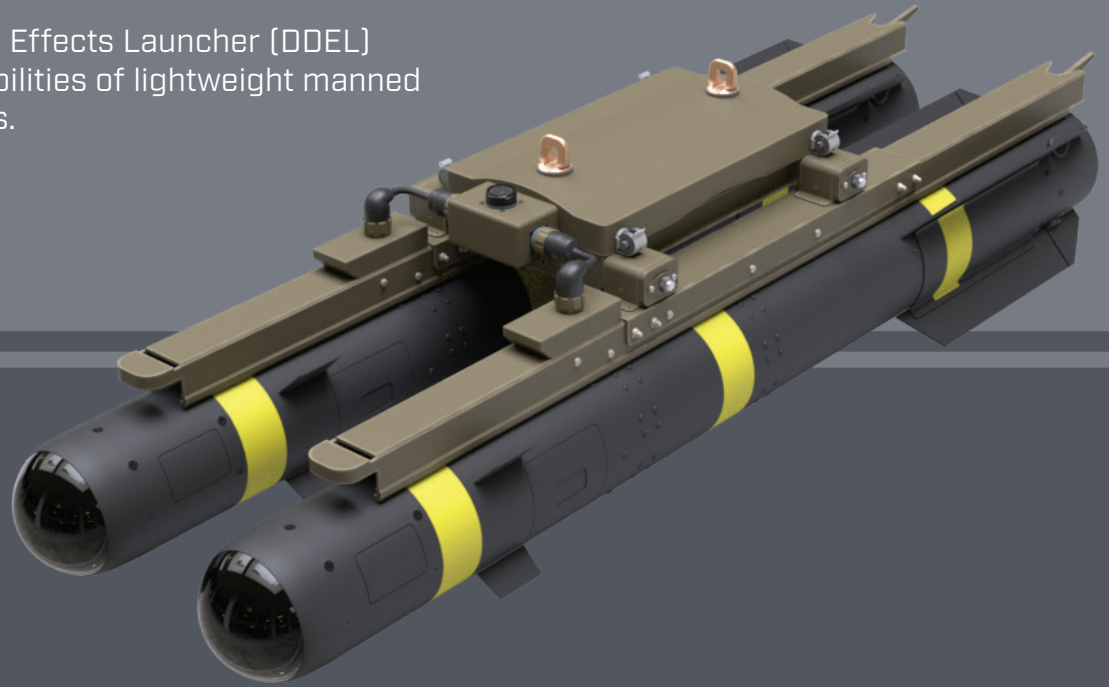

# FULCRUM DC DUAL EFFECTS LAUNCHER

Fulcrum's DC Dual Effects Launcher (DDEL) expands the capabilities of lightweight manned and UAS platforms.

## DC CONNECTIVITY

Compatibility with the Marvin Test Systems HSRL means users can deploy Hellfire munitions on legacy platforms without the need for AC power or additional electronics.

## MODULAR DESIGN

When the mission demands a change of payloads, the DDEL's modular design allows for rapid and efficient reconfiguration. Broaden your range of options with the Fulcrum DDEL.

## MORE POWER FOR YOUR PLATFORM

- » Common store interfaces with FARA MEL stores
- » Standard 14" ERU interface
- » Lightweight aerospace aluminum structure
- » Two-station, mission configurable, lightweight munitions launcher
- » Adds modular Hellfire capability to a broader range of platforms